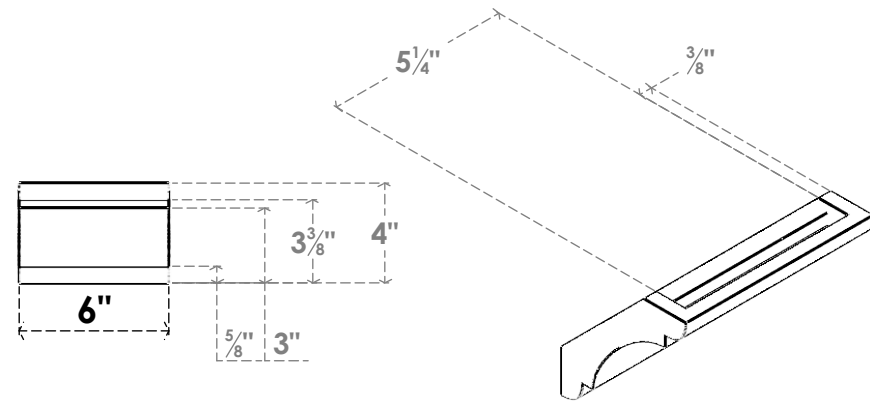

ITEM NUMBER: BRCPC060X04000X04000OLY

6"W X 4"D X 4"H OLYMPIC ARCHITECTURAL GRADE PVC CLOSED KNEE BRACE

SIDE PROFILE

FRONT PROFILE

ISOMETRIC

EKENA MILLWORK
2300 WEST MAIN ST.
CLARKSVILLE, TX 75426
TOLL FREE: 866-607-0453
WWW.EKENAMILLWORK.COM