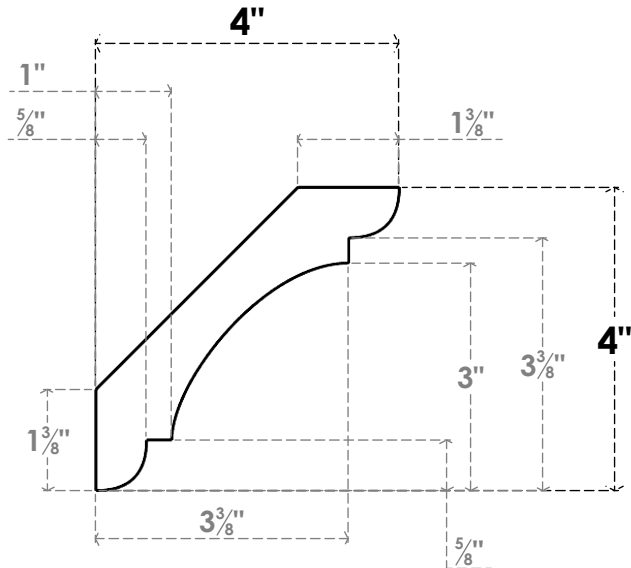

ITEM NUMBER: BRCPC060X04000X04000OLY

6"W X 4"D X 4"H OLYMPIC ARCHITECTURAL GRADE PVC CLOSED KNEE BRACE

SIDE PROFILE

FRONT PROFILE

ISOMETRIC

EKENA MILLWORK
2300 WEST MAIN ST.
CLARKSVILLE, TX 75426
TOLL FREE: 866-607-0453
WWW.EKENAMILLWORK.COM